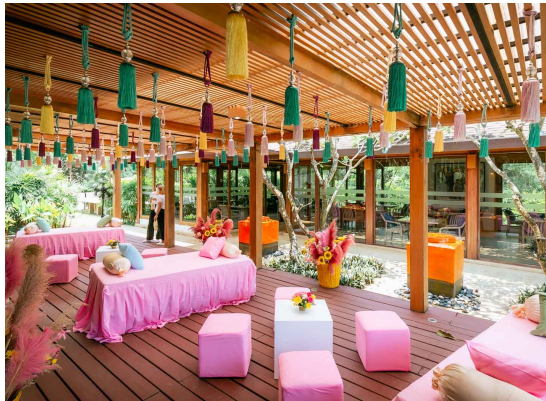

Phuket's only integrated resort on Mai Khao Beach that comprises a Water Theme Park, the largest Conference Center, The Spa, Kids Club, the widest range of the accommodation options as well as a great various Food and Beverage experiences. Ideal for families, wedding and conferences. Our colleagues are friendly, enthusiastic and engaging—Can-Do service. The guest always leaves the resort filled with happiness and fun memories.

Resort Facilities

- 635 Rooms, Suites, Penthouses and Villas
- Direct access to a 500-meter pristine Mai Khao Beach
- The Spa, Fitness Center, Kids Club and Swimming Pools
- Team Building and Outdoor Activity programs
- Onsite Splash Jungle Water Park
- 2 Restaurants and 2 Bars with 24/7 In-Room Dining
- Splash Beach Club

Various Event Venues

Venues	Locations	Seating Capacity
Conference Center	Hotel Entrance	1,000
Sunset Breeze Restaurant & Bar	Beachside	120
Baan Thai	By the Lake	114
Lobby Bar & Lounge	Lobby	50
Splash Kitchen	Center of the Hotel	400
Beach club	Beachside	N/A